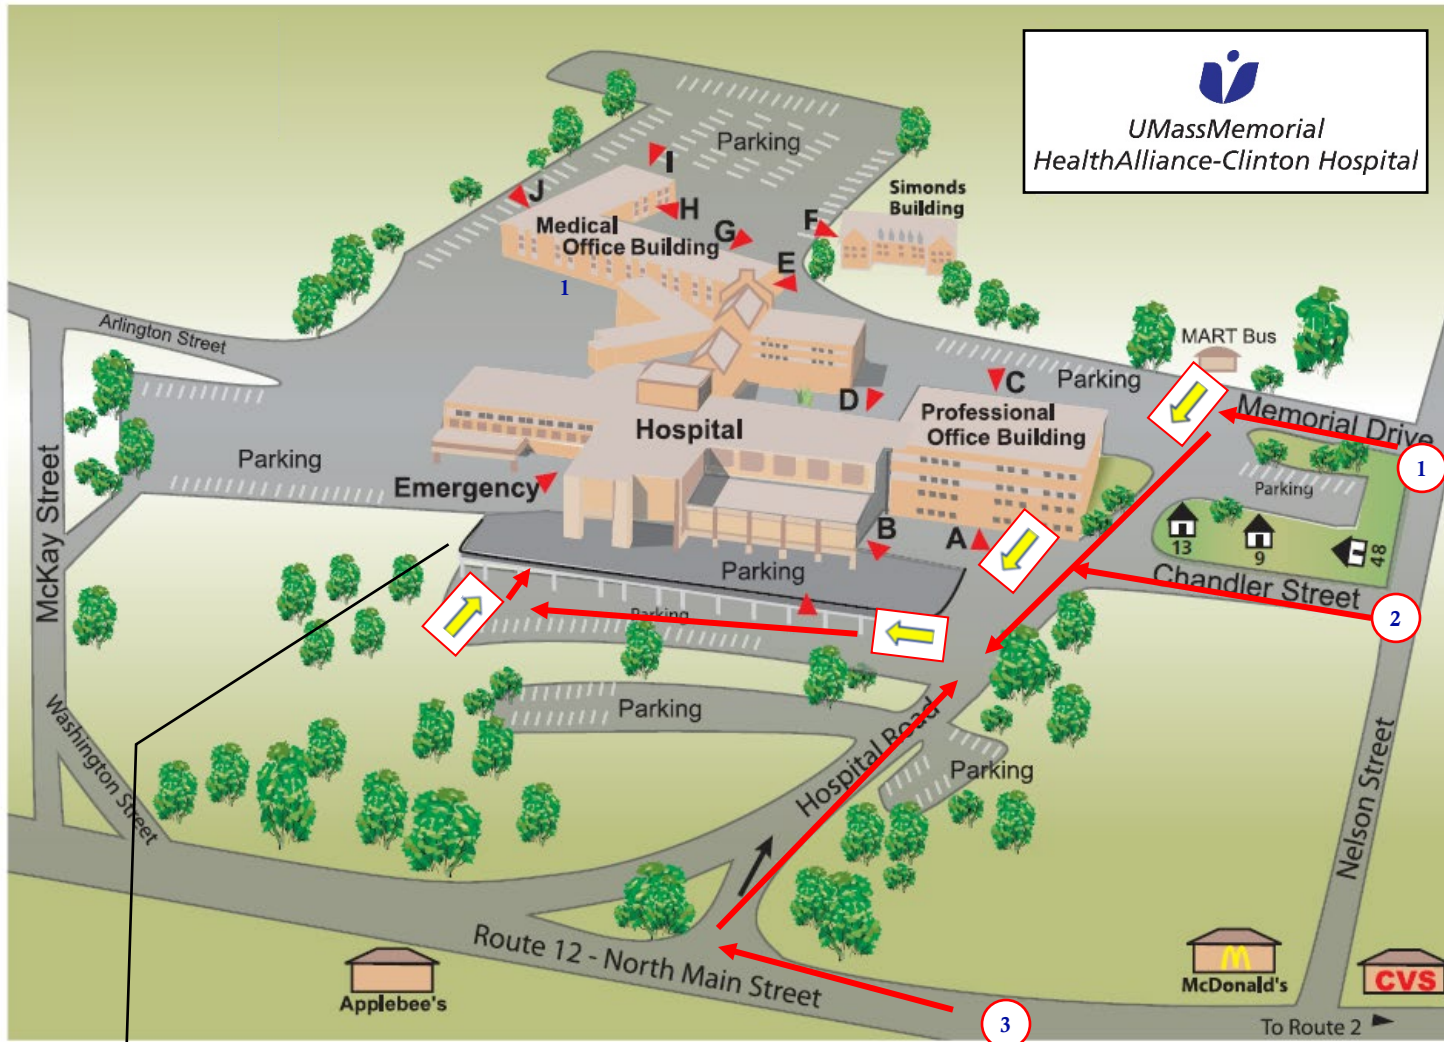

# Leominster Lab Tent Map & Directions

## LAB TENT KEY

- ① Lab Tent entry one
- ② Lab Tent entry two
- ③ Lab Tent entry three
- ➡ Wayfinding signs

Lab Tent (Under Parking Deck)